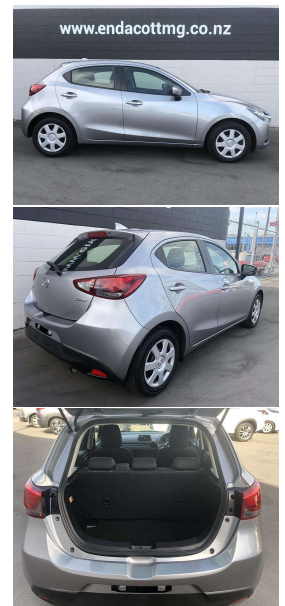

2015 Mazda Demio 13C

VEHICLE INFORMATION

Cash Price

Includes GST

\$15,490

+ on-road-costs of \$320

Finance this vehicle from only

\$81.08

per week*

Total Amount Payable

\$21,081.02

Gain peace of mind with Mechanical Breakdown Insurance. Ask us how.

Body

5 door, Hatchback

Odometer

37,000 km

Engine

1300 cc

Fuel Type

Petrol

Transmission

Auto

Wheels

-